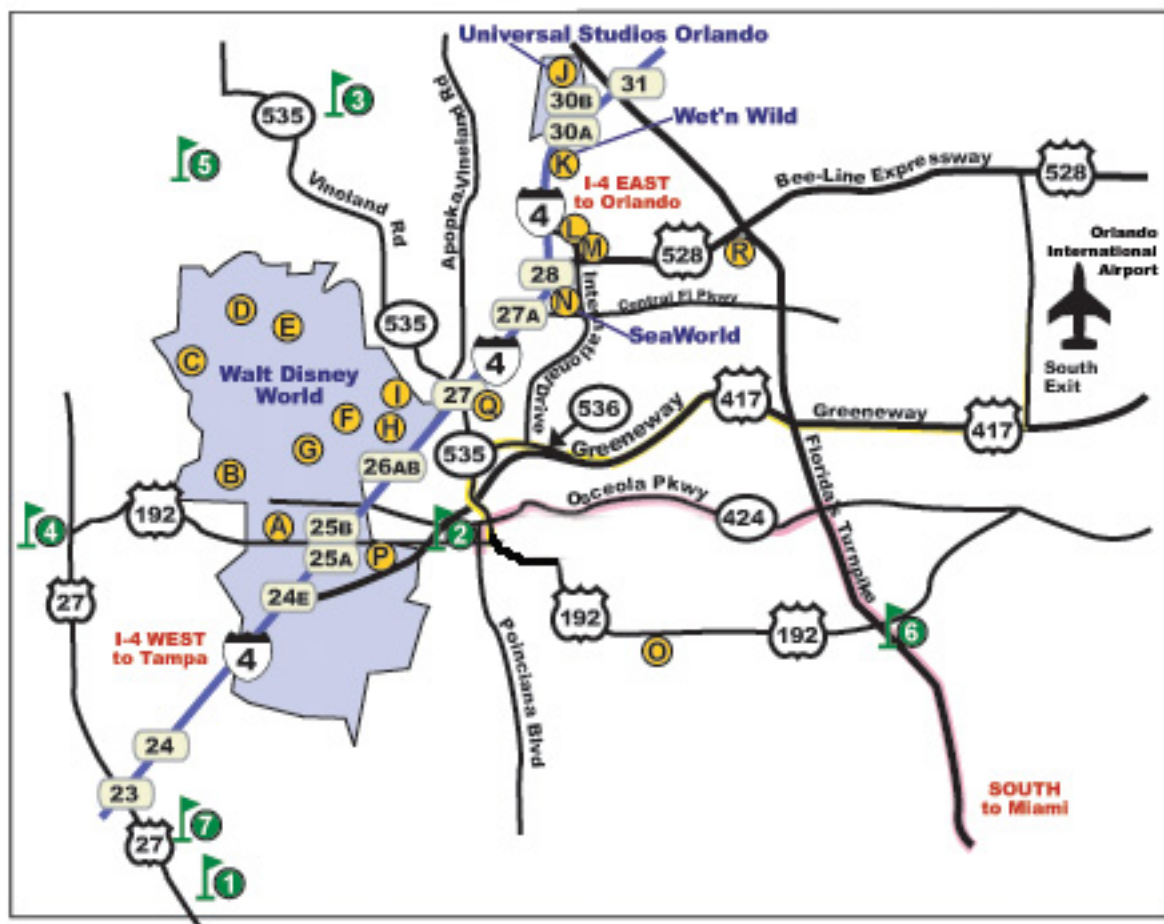

Area Map of Attractions

Golf Course

- (1) Diamondback Golf Club
- (2) ChampionsGate Golf Resort
- (3) Mystic Dunes Golf Club
- (4) Highland's Reserve Golf Club
- (5) Orange County National: Crooked Cat
- (5) Orange County National: Panther Lake
- (6) Remington Golf Club
- (7) Southern Dunes Golf and Country Club

Shopping and Dining:

- (P) Celebration
- (Q) Vineland Village Outlet Mall
- (R) The Florida Mall

Walt Disney World Resort Area

- (A) Disney's Wide World of Sports Complex
- (B) Blizzard Beach
- (C) Disney's Animal Kingdom
- (D) The Magic Kingdom
- (E) River Country
- (F) Epcot
- (G) MGM Studios
- (H) Typhoon Lagoon
- (I) Downtown Disney

Universal Orlando

- (J) Universal Studios Florida
- (J) Islands of Adventure
- (J) CityWalk
- (K) Wet'N Wild
- (L) Orange County Convention Center
- (M) Pointe Orlando
- (N) SeaWorld Orlando/Discover Cove
- (O) Medieval Times